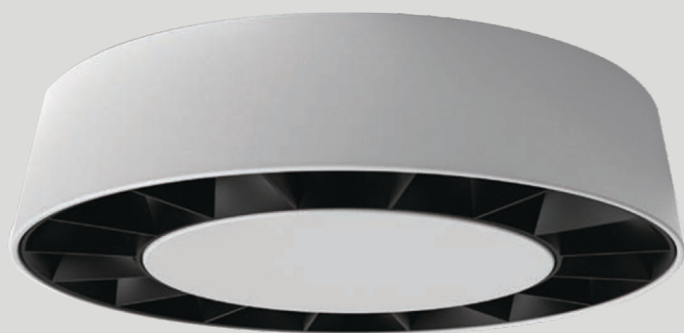

Aluminium Die-Cast

**Types**

Surface

**Single Line Diagram**

**RAVEN DOWNLIGHTER**

Raven downlighter fixture has :

- Luminaire housing of Aluminium
- Modern slim circular LED ceiling light
- IP65, High Ingress Protection against dust & moisture
- Flicker free operation for eye protection
- Energy-efficient LED with high colour rendering.
- The built quality ensures long and maintenance free service life

## RAVEN DOWNLIGHTER

Product Order Code	System Power	Dimensions
1832	14W	Dia=176mm, H=39mm

#### Material Colour

Grey