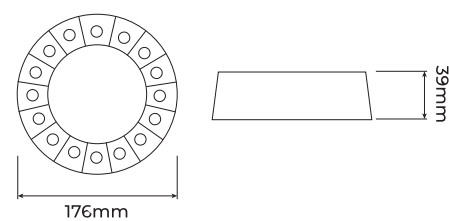

Single Line Diagram

RAVEN DOWNLIGHTER

Raven downlighter fixture has :

- Luminaire housing of Aluminium
- Modern slim circular LED ceiling light
- IP65, High Ingress Protection against dust & moisture
- Flicker free operation for eye protection
- Energy-efficient LED with high colour rendering.
- The built quality ensures long and maintenance free service life

Light Distribution

Direct

CRI ≥ 80/90